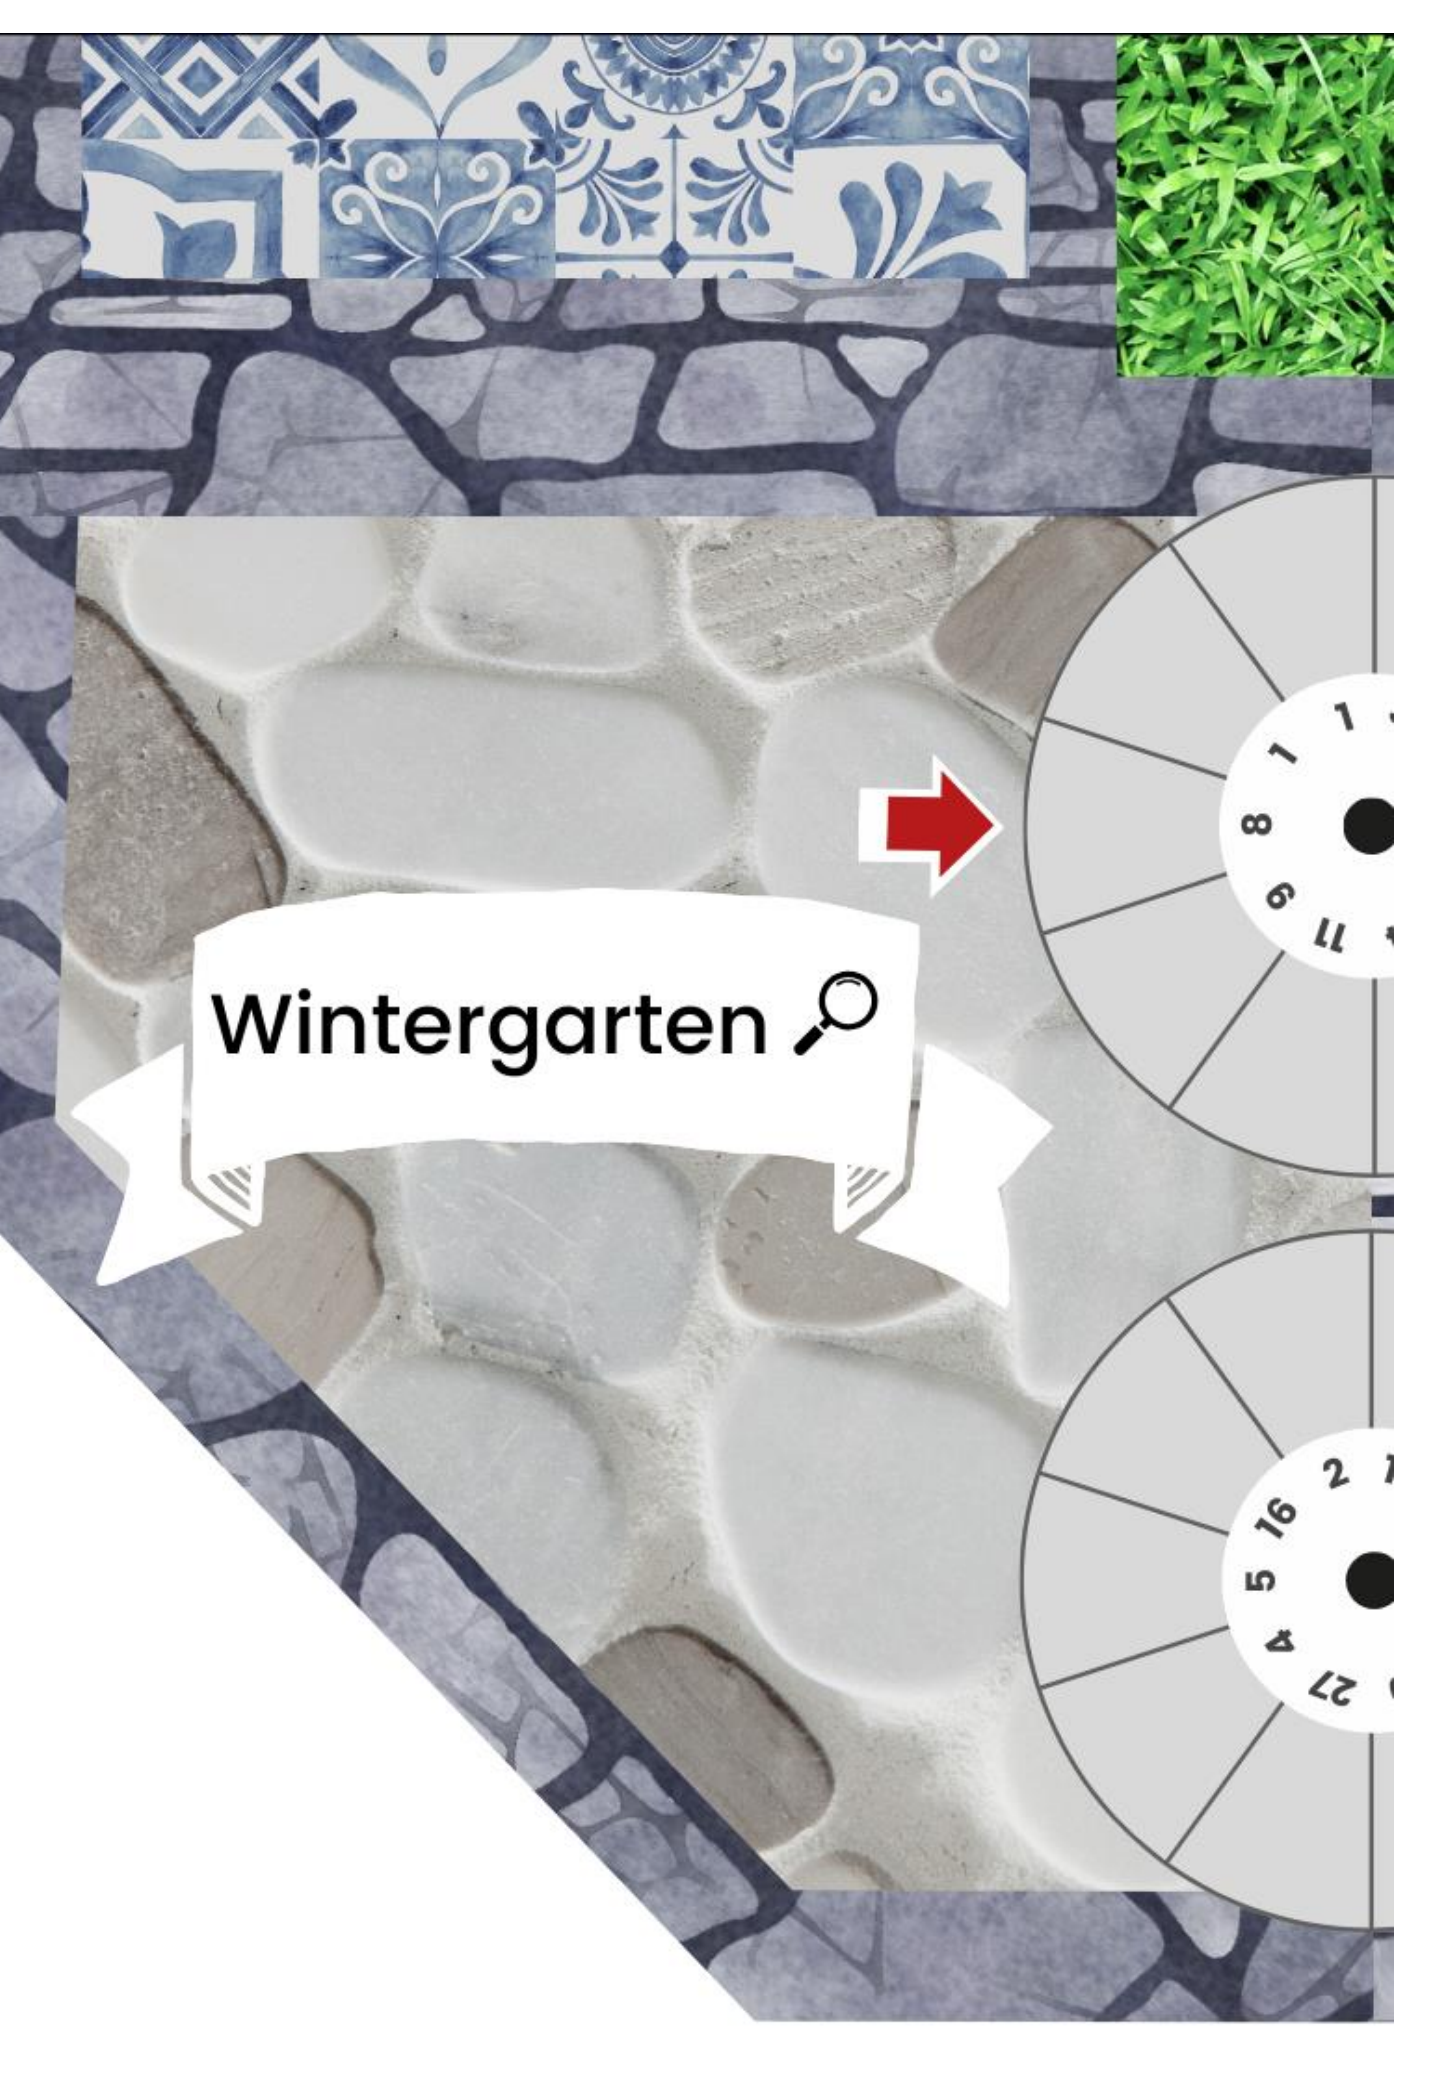

Gang 🔍

Eingang-

halle 🔍

Garten 

Turmzir

nmer

A photograph of a kitchen floor. The floor is covered in large, square, orange-colored tiles with white grout. In the center of the image, there is a white, ribbon-like banner with the word "Küche" written in black, sans-serif font. The banner has a slight shadow and appears to be floating above the tiles. In the bottom right corner, there is a small, white rectangular icon with a red horizontal bar inside it. The background behind the tiles is a grey and black patterned surface, possibly a rug or another part of the floor.

Küche

Wintergarten 🔍

Flur 🔍

Esszimmer 

Treppe