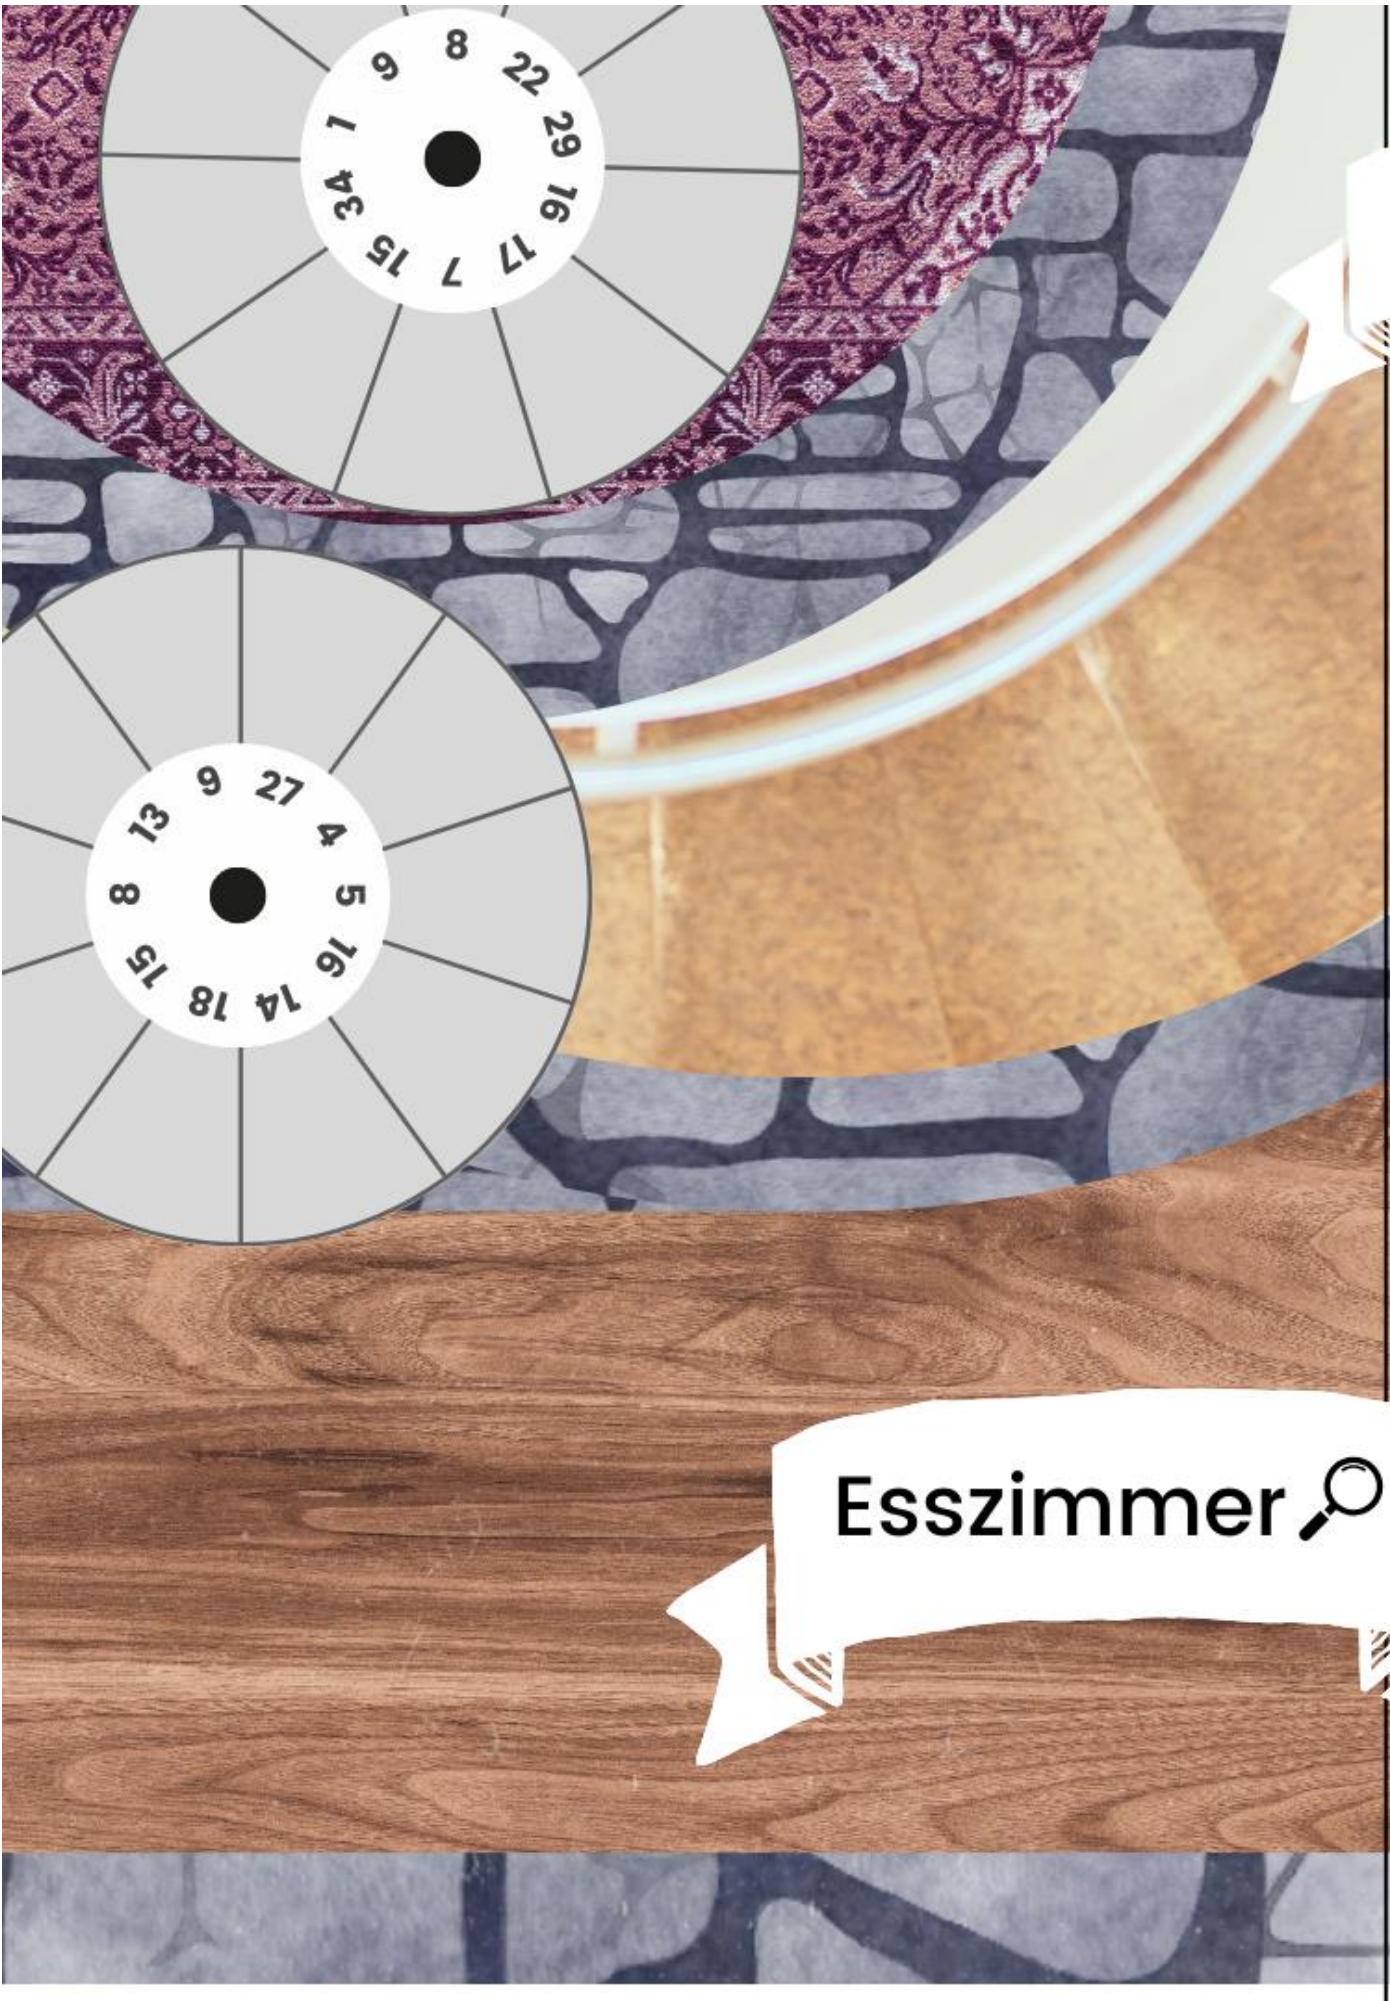

Gang 🔍

Eingang-

halle 🔍

Garten 

Turmzir

nmer

A photograph of a kitchen floor. The floor is covered in large, square, orange-colored tiles with white grout. In the center of the image, there is a white, ribbon-like banner with the word "Küche" written in black, sans-serif font. The banner has a slight shadow and appears to be floating above the tiles. In the bottom right corner, there is a small, white rectangular icon with a red horizontal bar inside it. The background behind the tiles is a grey and black patterned surface, possibly a rug or another part of the floor.

Küche

Wintergarten 🔍

Flur 🔍

Esszimmer 

Treppe