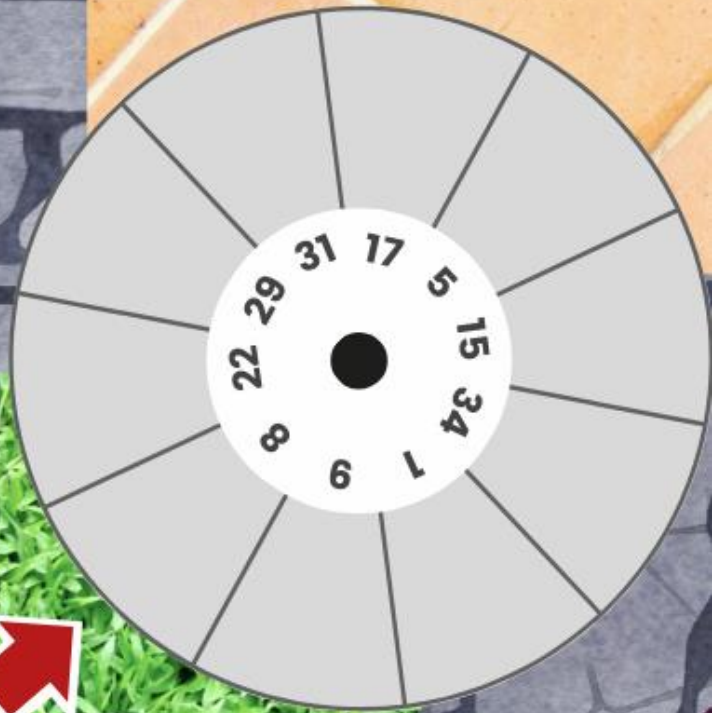

Gang 🔍

Eingang-

halle 🔍

Garten 

Turmzir

nmer

A photograph of a kitchen floor. The floor is covered in large, square, orange-colored tiles with white grout. In the center of the image, there is a white, ribbon-like banner with the word "Küche" written in black, sans-serif font. The banner has a slight shadow and appears to be floating above the tiles. In the bottom right corner, there is a small, white rectangular icon with a red horizontal bar inside it. The background behind the tiles is a grey and black patterned surface, possibly a rug or another part of the floor.

Küche

Wintergarten 🔍

Flur 🔍

Esszimmer 

Treppe